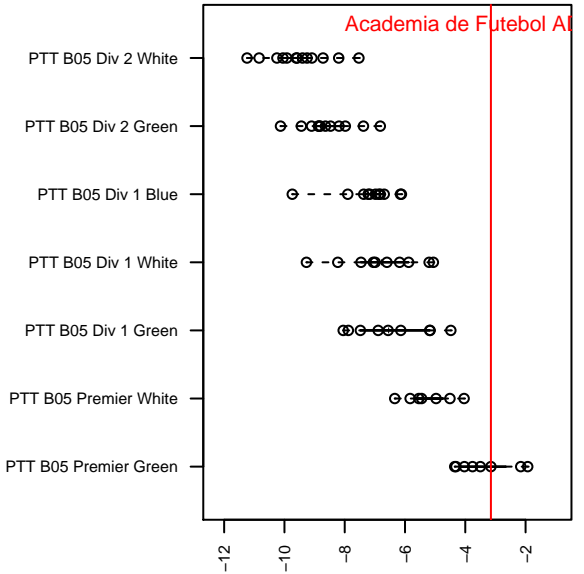

Academia de Futbol ADF B05

Academia de Futbol
 Portland, OR
 B05 total strength=976
 attack=2.15 defense=1.58
 fall league = PTT B05 Premier Green
 spr league = Spr OYS B05 Premier Green

alt names used:
 ACADEMIA DE FUTEBOLTRAINING ADF 05 (i
 LA AMISTAD ADF 05
 ADF 05B
 ACADEMIA DE FUTEBOLTRAINING ADF 05 (i
 ADF 05B
 ADF 05B

Venues played:
 2016 Nike Crossfire Challenge Super 9v9 U12
 2016 Surf Cup Super Black U12
 2016 NWCL 05
 2016 PTT B05 Premier Green
 2016 Spr OYS B05 Premier Green
 2016 OYS State Cup B05

Academia de Futbol ADF B05
 Dots are actual minus expected GF (blue circles) and GA (red triangles).
 Blue line is smoothed change in attack strength. Red is smoothed change in defense strength.

**attack and defense variance (black dot)
relative to other teams
and top 10 in region**

**attack and defense rating
relative to others at age
and all opponents in last 13 months**

Performance relative to 13 month average