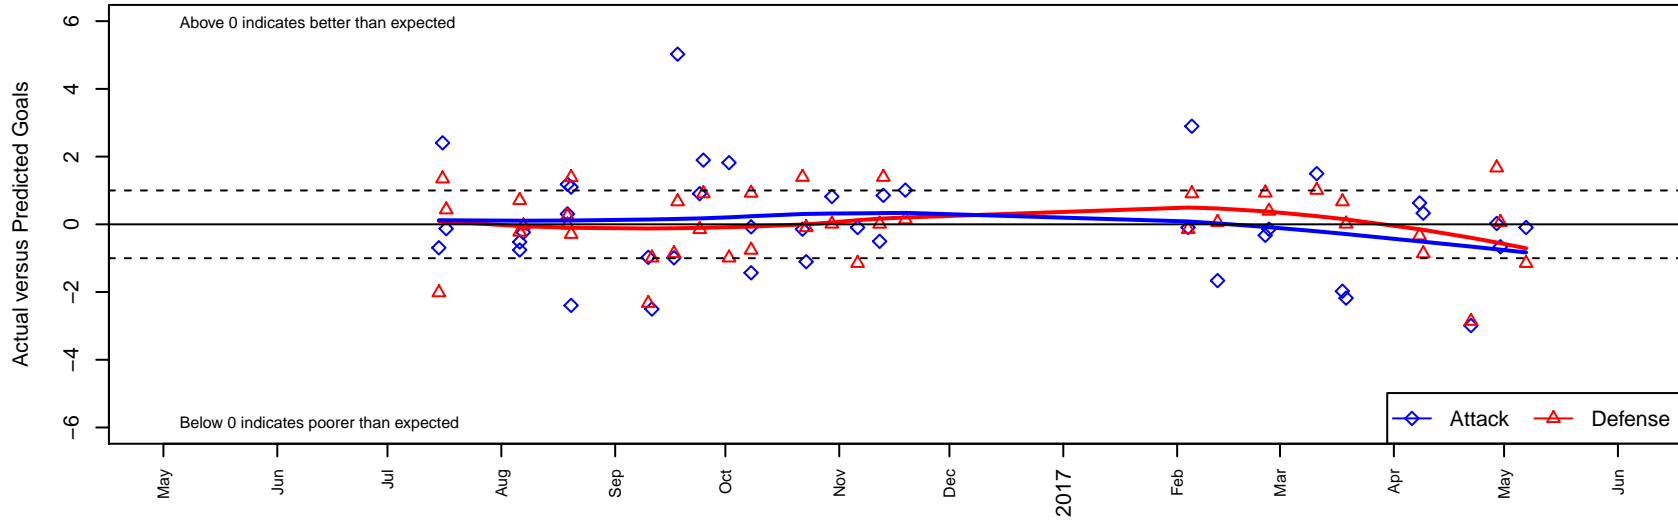

Academia de Futbol ADF B05

Academia de Futbol
 Portland, OR
 B05 total strength=976
 attack=2.15 defense=1.58
 fall league = PTT B05 Premier Green
 spr league = Spr OYS B05 Premier Green

alt names used:
 ACADEMIA DE FUTEBOLTRAINING ADF 05 (i
 LA AMISTAD ADF 05
 ADF 05B
 ACADEMIA DE FUTEBOLTRAINING ADF 05 (i
 ADF 05B
 ADF 05B

Venues played:
 2016 Nike Crossfire Challenge Super 9v9 U12
 2016 Surf Cup Super Black U12
 2016 NWCL 05
 2016 PTT B05 Premier Green
 2016 Spr OYS B05 Premier Green
 2016 OYS State Cup B05

Academia de Futbol ADF B05
 Dots are actual minus expected GF (blue circles) and GA (red triangles).
 Blue line is smoothed change in attack strength. Red is smoothed change in defense strength.

**attack and defense variance (black dot)
relative to other teams
and top 10 in region**

**attack and defense rating
relative to others at age
and all opponents in last 13 months**

Performance relative to 13 month average